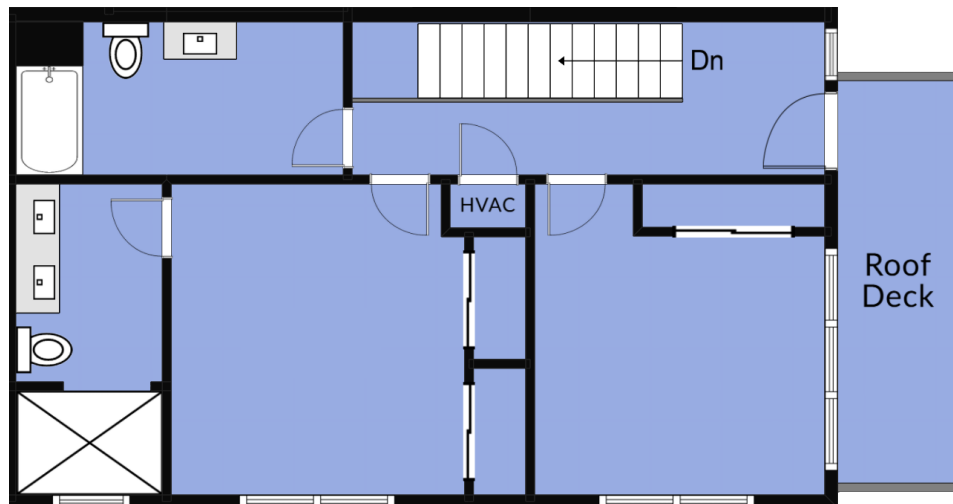

MAIN LEVEL

UPPER LEVEL

THE DOHERTY
WEST MEDFORD

UNIT 308

1,248 SF

MARKETED BY

DEVELOPED BY

C.J. DOHERTY, INC.