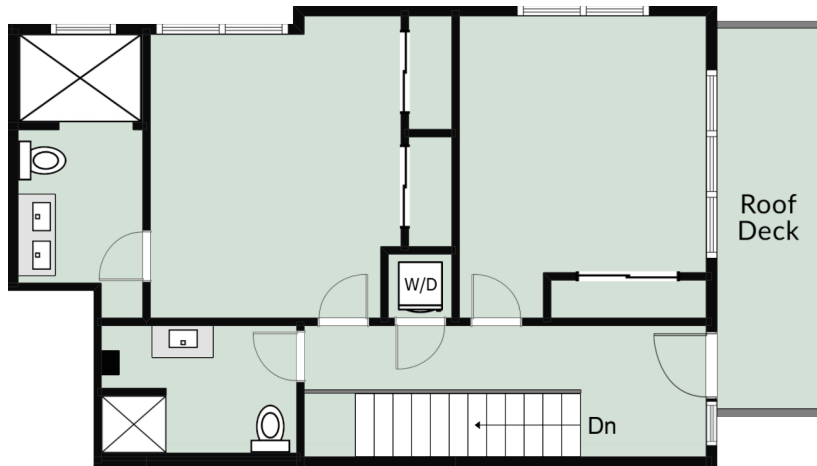

MAIN LEVEL

UPPER LEVEL

THE DOHERTY
WEST MEDFORD

UNIT 309

1,510 SF

MARKETED BY

DEVELOPED BY

C.J. DOHERTY, INC.