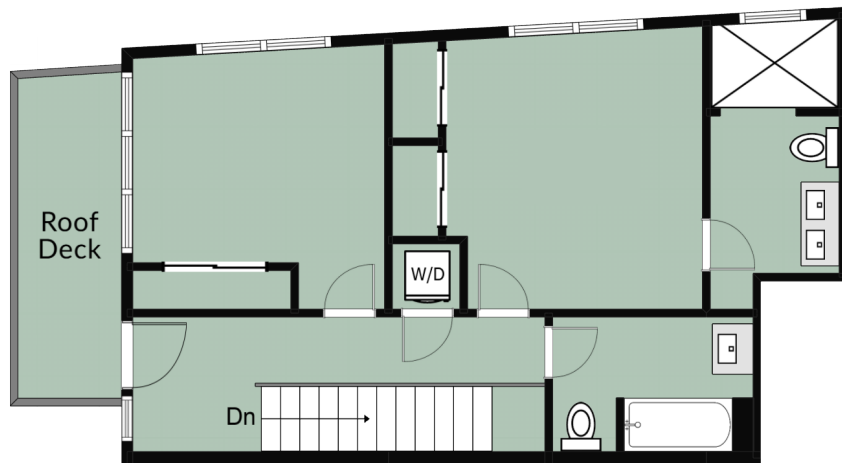

MAIN LEVEL

UPPER LEVEL

THE DOHERTY
WEST MEDFORD

UNIT 307

1,402 SF

MARKETED BY

DEVELOPED BY

C.J. DOHERTY, INC.