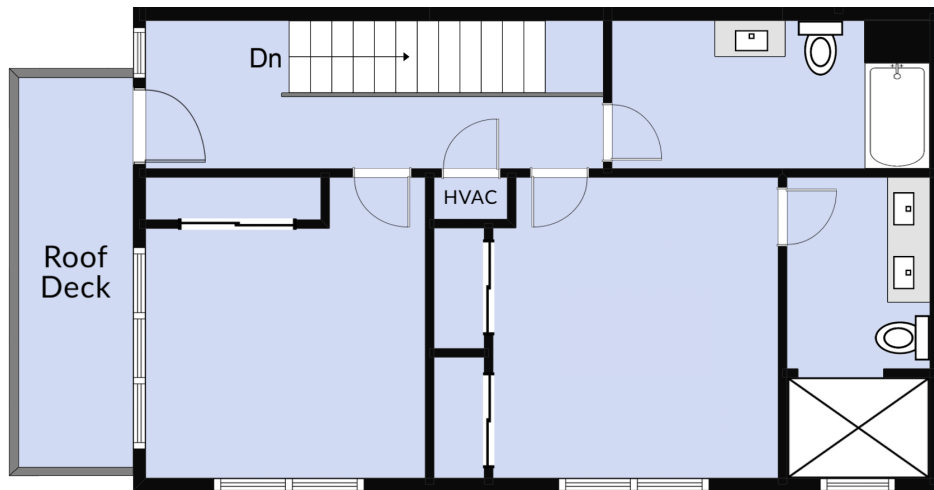

MAIN LEVEL

UPPER LEVEL

THE DOHERTY  
WEST MEDFORD

UNIT 306

1,285 SF

MARKETED BY

DEVELOPED BY

C.J. DOHERTY, INC.